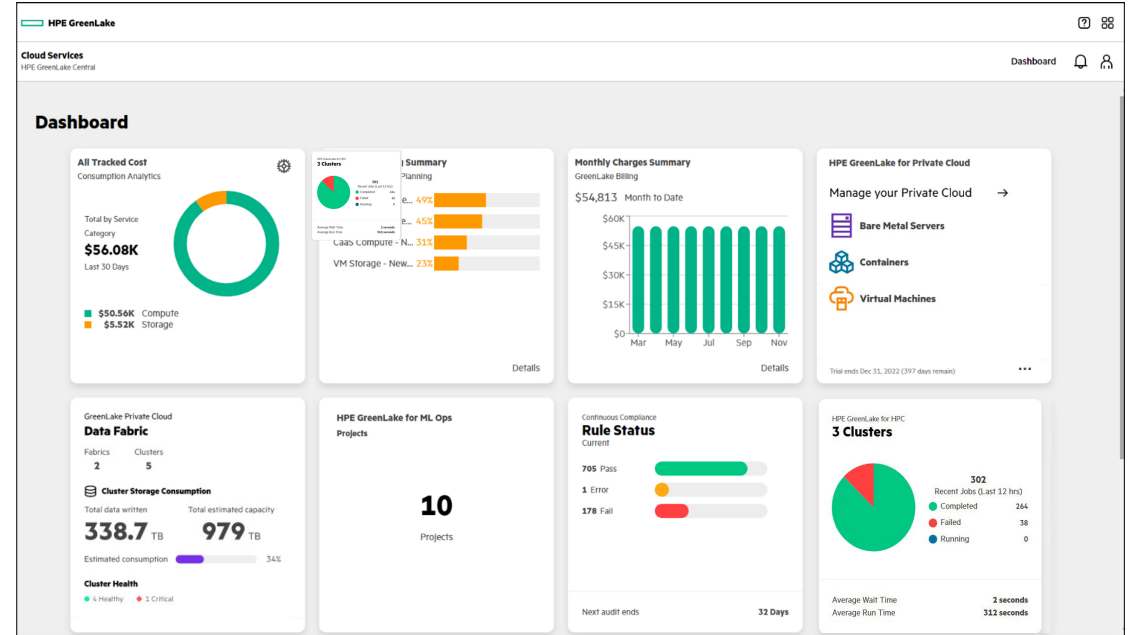

How can HPE GreenLake
help me
in my role?

Chief Information Officer

A breadth of on-demand cloud services to accelerate business outcomes