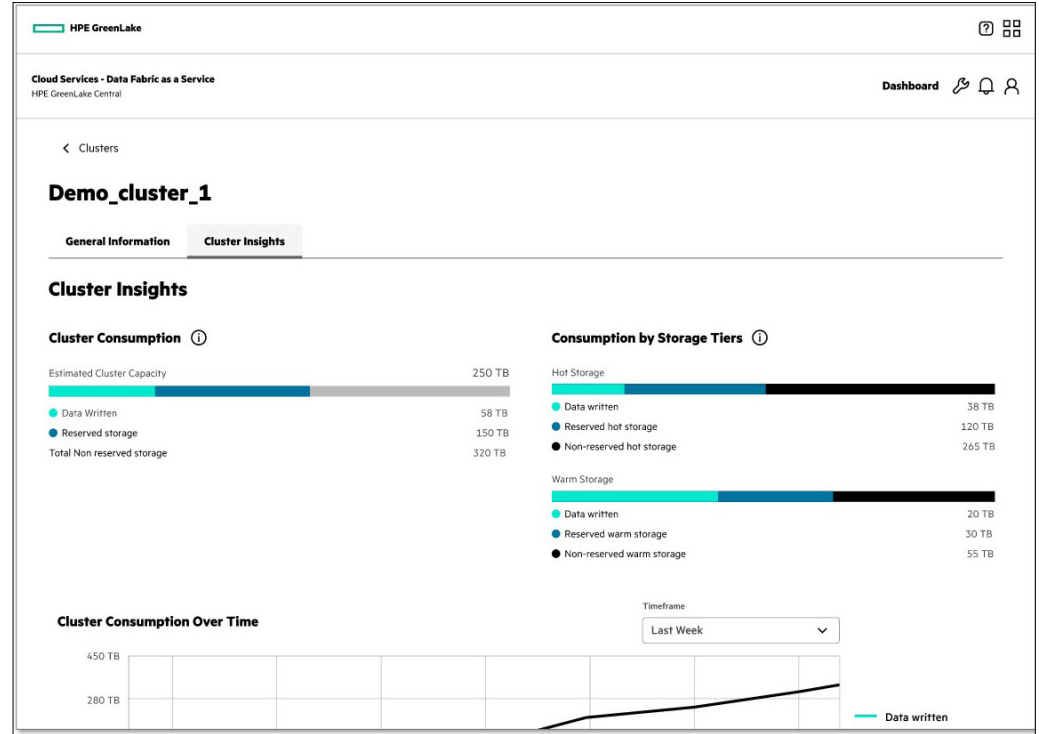

How can HPE GreenLake
help me
in my role?

Developers and data scientists

Faster insights for data science teams, with a wide choice of tools